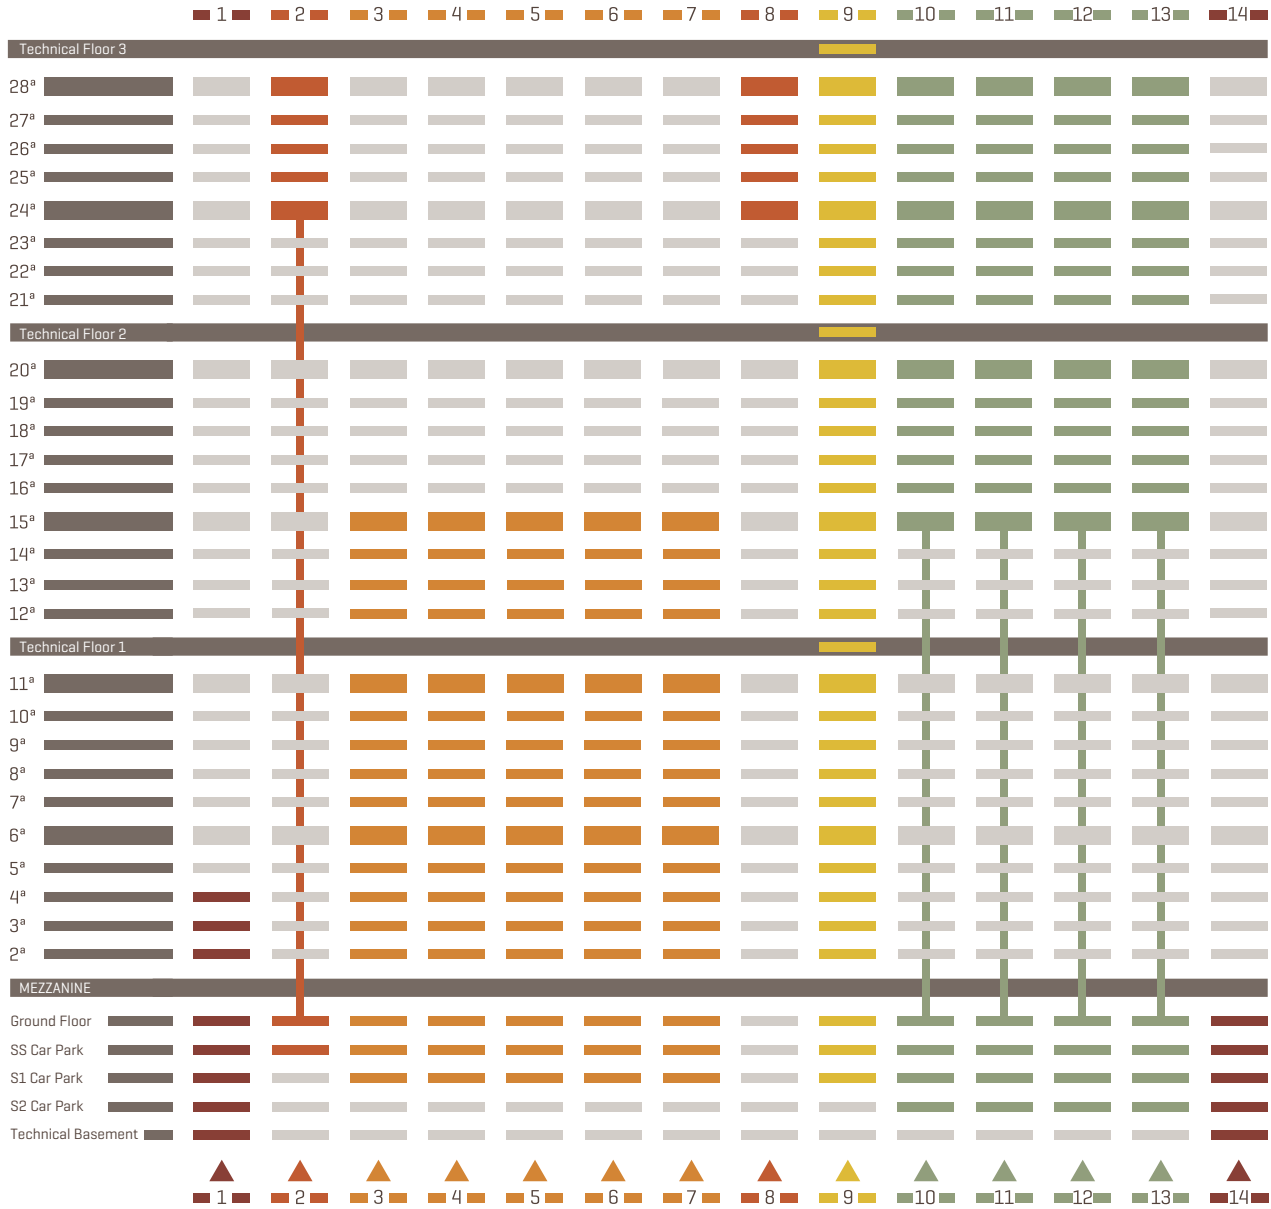

ELEVATORS SCHEME

C/ Raimundo Fdez Villaverde

- Ground floor elevators:** S2 Parking → Ground floors
- Upper floor elevators:** SS Parking → Ground floor / 24th Floor → 28th Floor
- West wing elevators:** S1 Parking → 15th Floor
- Service elevator:** S1 Parking → Technical Floor 3
- East wing elevators:** S2 Parking → Ground floor / 15th Floor → 28th Floor